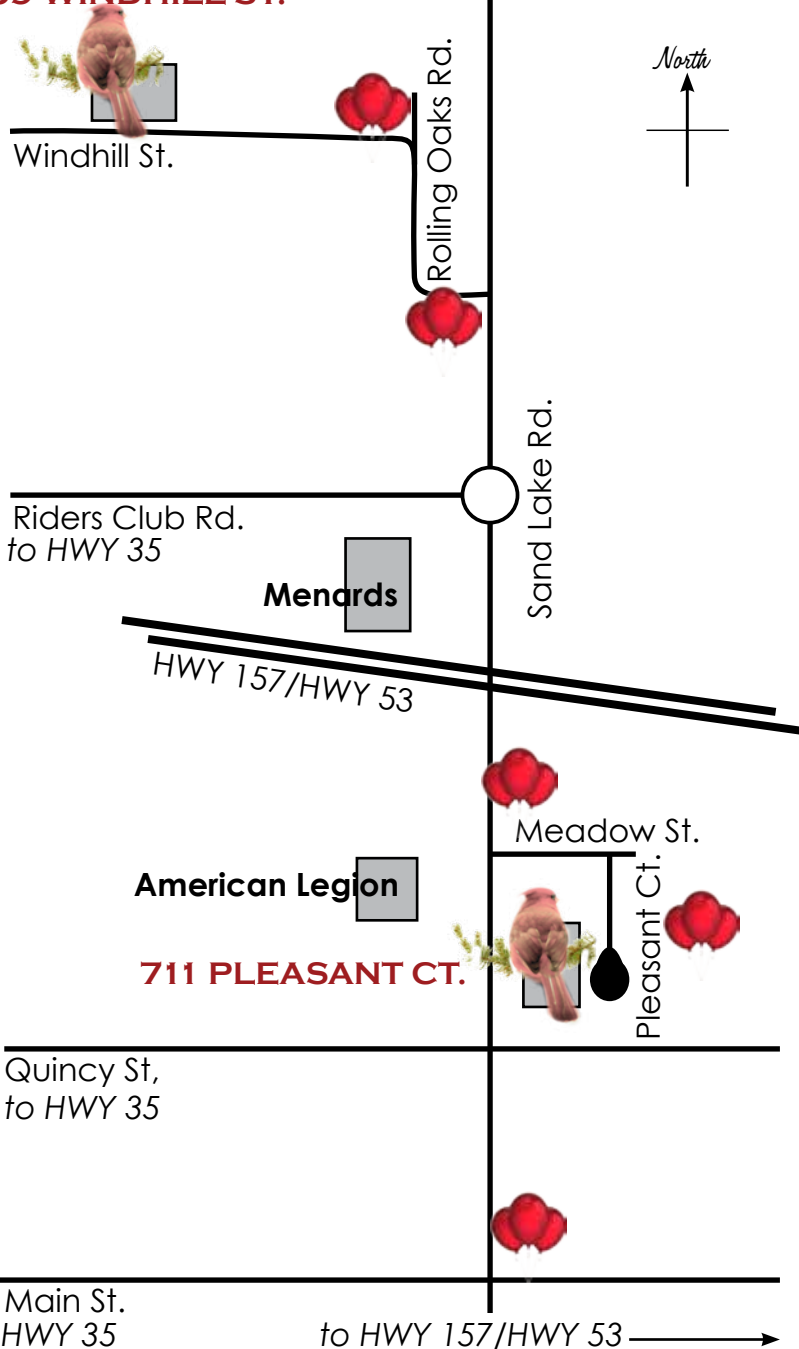

Follow the Red Balloons

- 2.5 miles out Sand Lake Rd.,
- past Cedar Creek Country Club

1009 WINDHILL ST.

Art Tour

FRIDAY, DECEMBER 9TH, 10AM - 5:30PM

SATURDAY, DECEMBER 10TH, 10AM - 2:00PM

INFORMATION

R. SCOTT BJORGE
608.385.2863